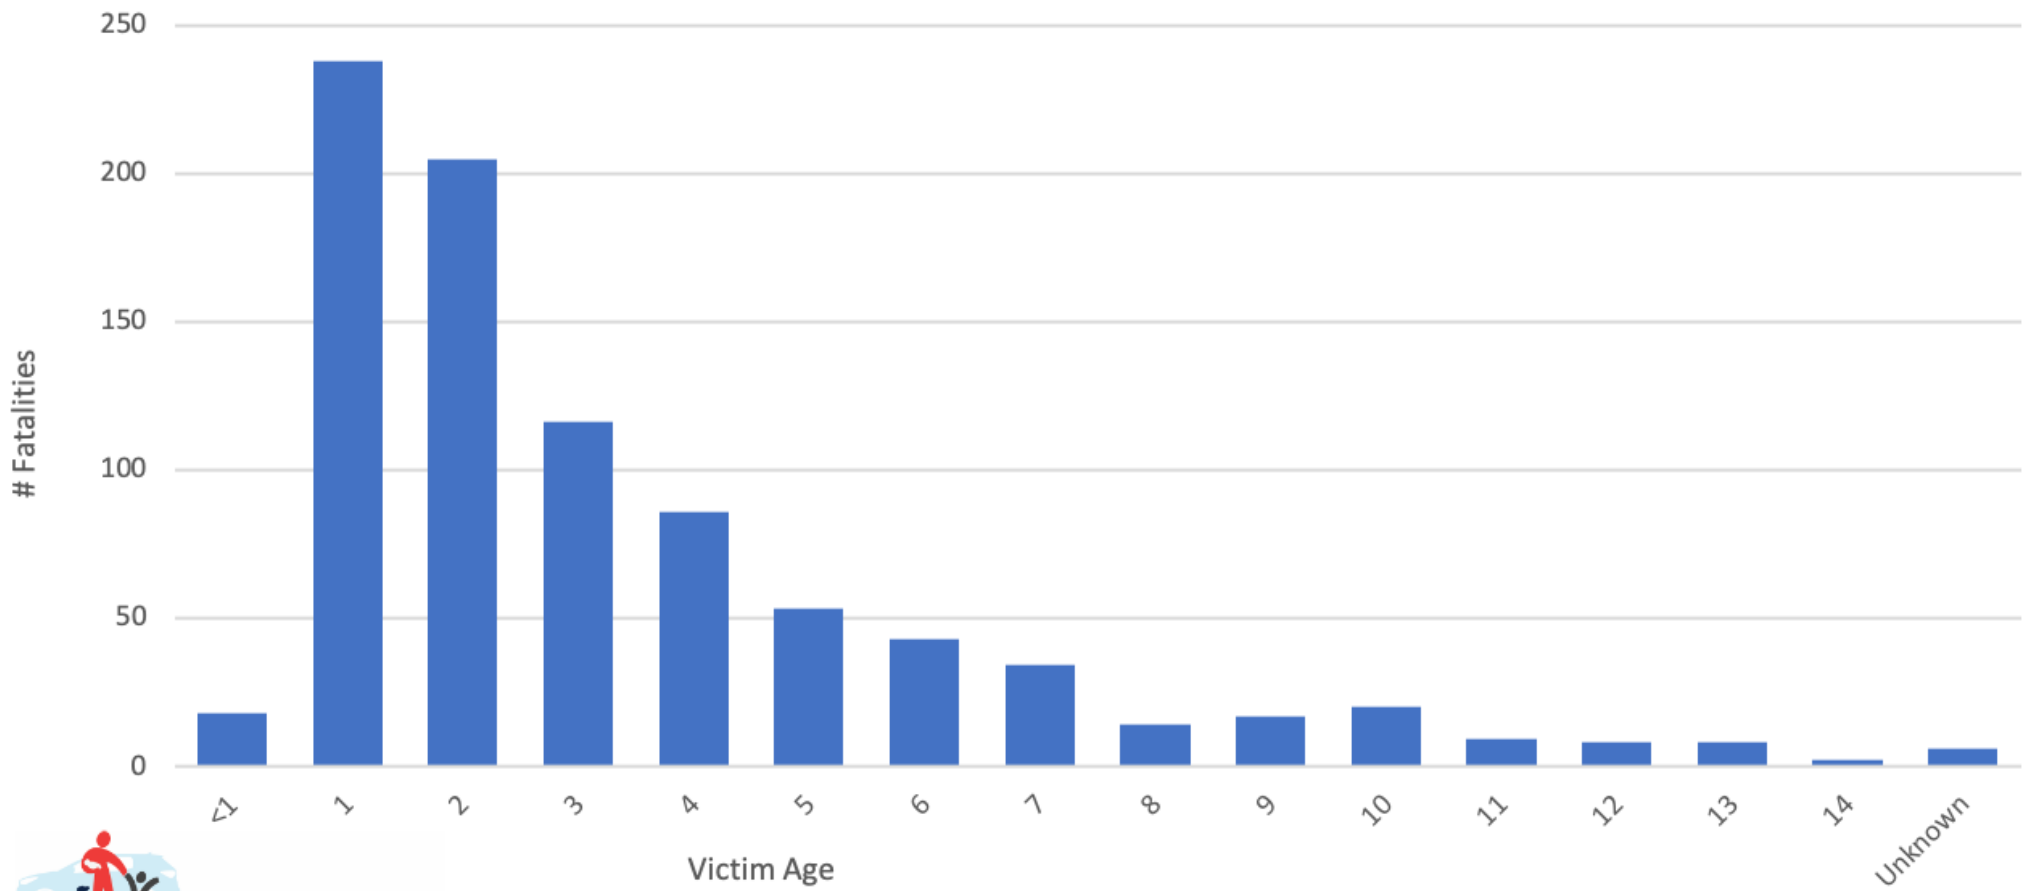

Child Frontover Fatalities by Victim Age (1990-2022)

Data Source: Kids and Car Safety Database as of April, 2023. n = 882