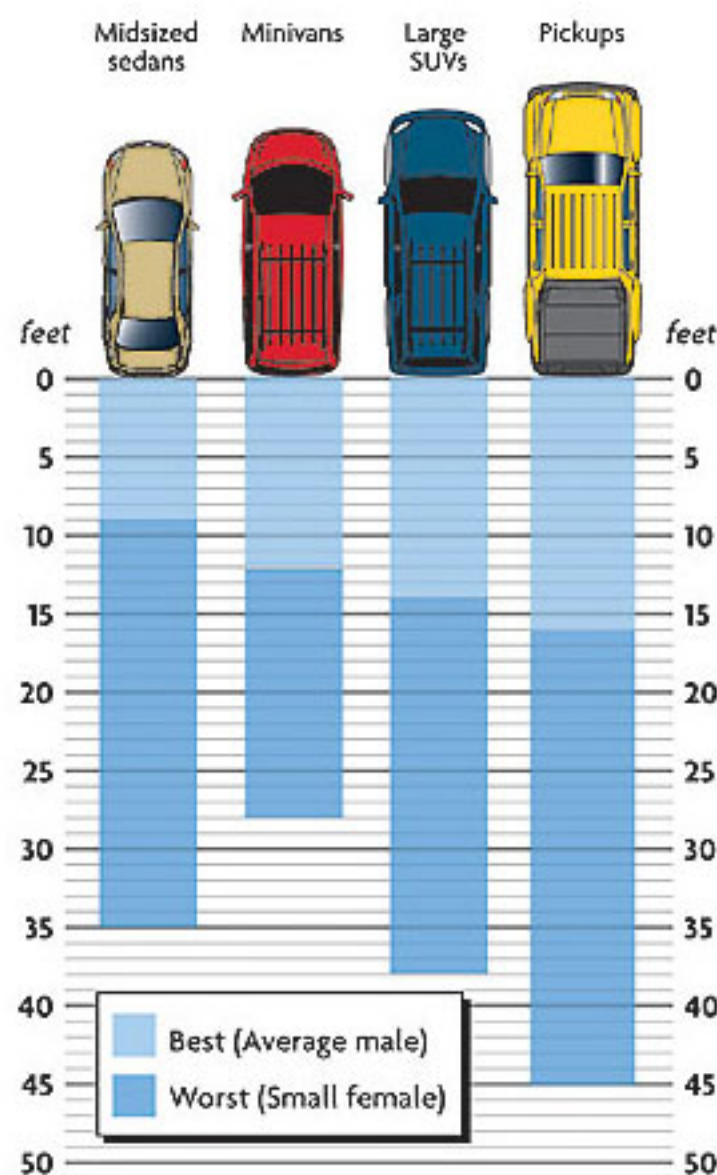

To help consumers understand how large some blind spots are, *Consumer Reports* has measured the blind spots of a number of popular models. The results for both an average-height driver (5 feet 8 inches) and a shorter driver (5 feet 1 inch) are listed in the accompanying charts.

To measure the blind spots, a 28-inch traffic cone was positioned behind the vehicle at the point where the driver could just see its top. As the illustration shows, longer and taller vehicles tend to have significantly larger blind spots. (The shading shows the length of each blind spot; lighter for an average-height driver, darker for a shorter driver.)

Bottom line: Your best defense against backover accidents is to get out of your vehicle and check behind it just before you back up. If kids are nearby, make sure you can see them while backing up.

Illustration by Trevor Johnston

Blind-zone measurements

This chart shows the length of the blind spot of each listed vehicle. The distance noted is how far behind the vehicle a 28-inch traffic cone had to be before the person, sitting in the driver's seat, could see its top by looking through the rear window.